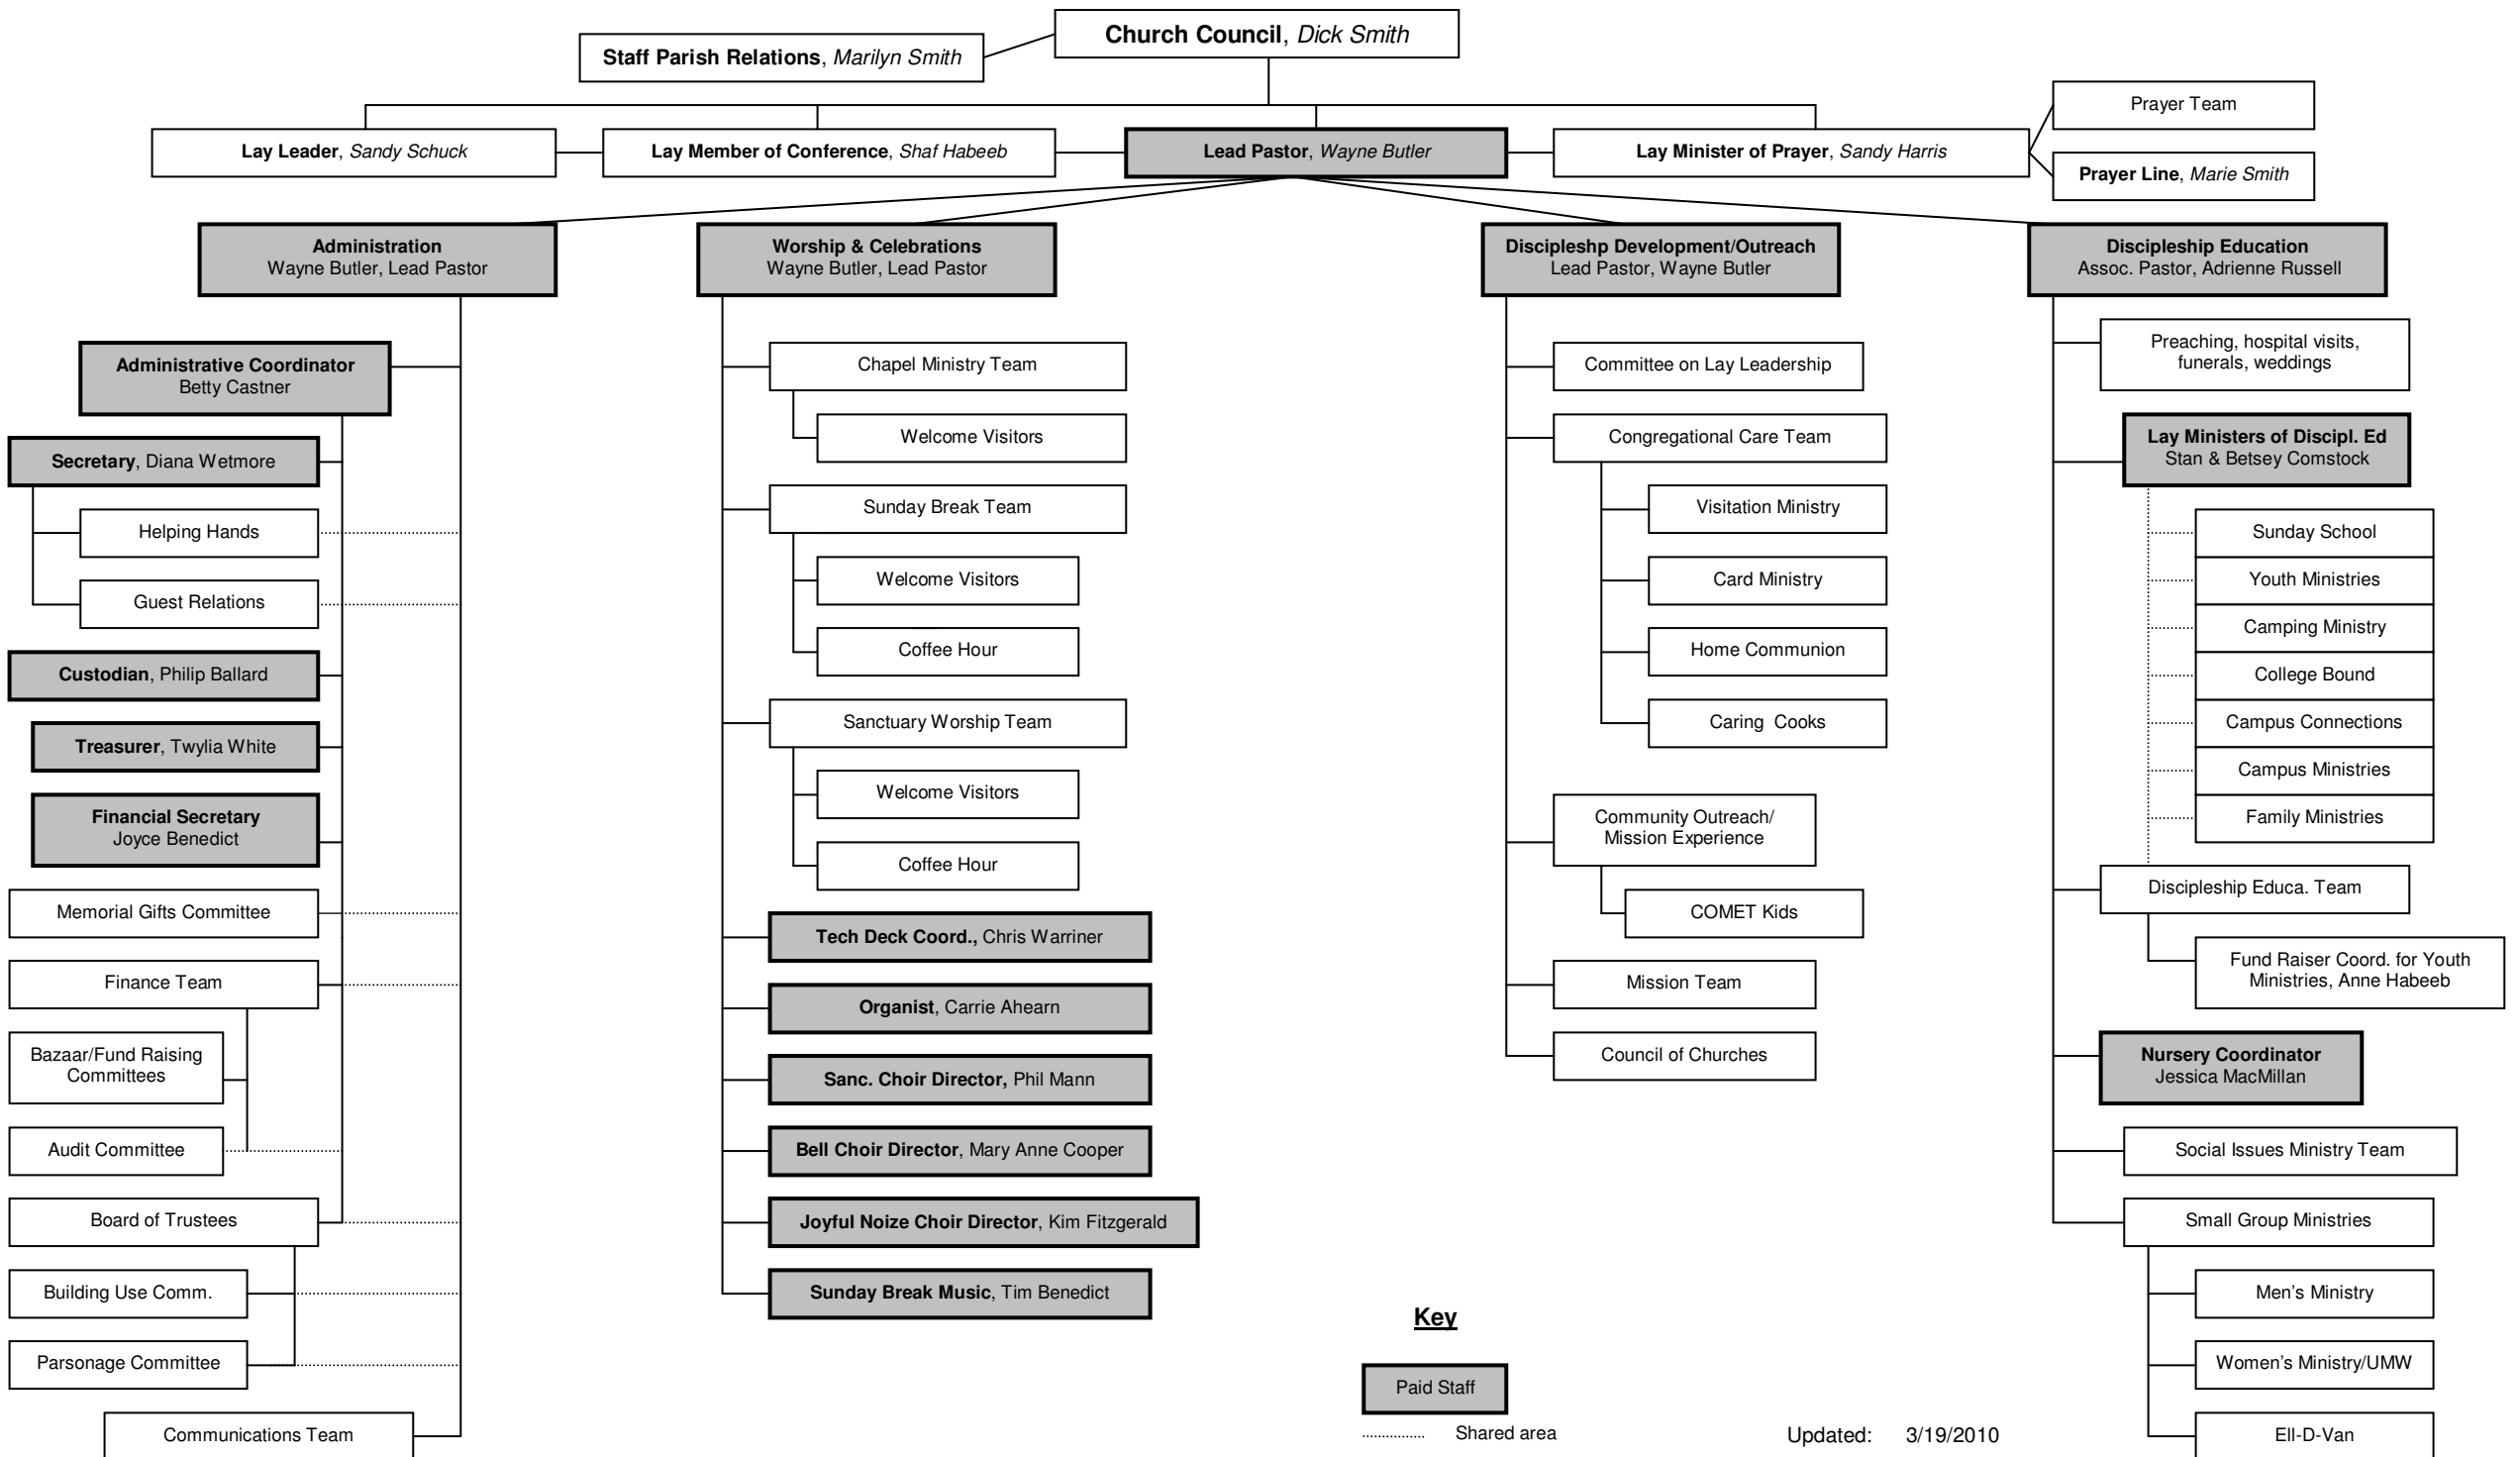

PYUMC Organizational Chart – 2010

Key
 [Shaded Box] Paid Staff
 Shared area

Updated: 3/19/2010